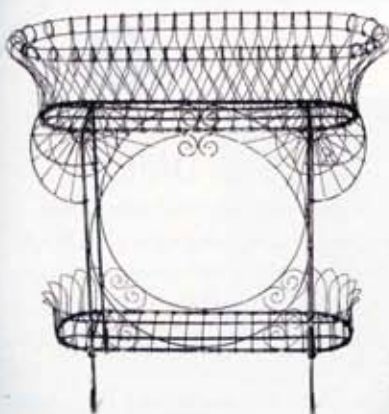

GET A GRILLING

A CAST-IRON FLOOR GRILLE SYSTEM IS A TRADITIONAL AND SPACE-SAVING WAY OF HEATING A CONSERVATORY. VALE GARDEN HOUSES' 'HARSTON', PICTURED. PRICE ON APPLICATION. (01476 564433; VALEGARDENHOUSES.COM)

Black out

These stylish black shutters from The New England Shutter Company are custom-made to fit all roof-angles. Prices start at £375 per sq/m including colour matching. 020 8675 1099; tnesc.co.uk

ON THE WIRE
Traditional wirework planters are still being made by Rayment Wire, the only remaining specialist in the UK. Planter, pictured, £188. 01843 821628; raymentwire.com

GLASS HOUSES

Brighten up your garden room with thehousedirectory.com's Nicolette le Pelley and Cheryl Knorr's pick of the best accessories

TIGHT SPOT
Perfect for tight corners or between windows, this 'tall riveted column' is hand-made in tin-plated copper, £857. 020 73704 344; bronzino.co.uk